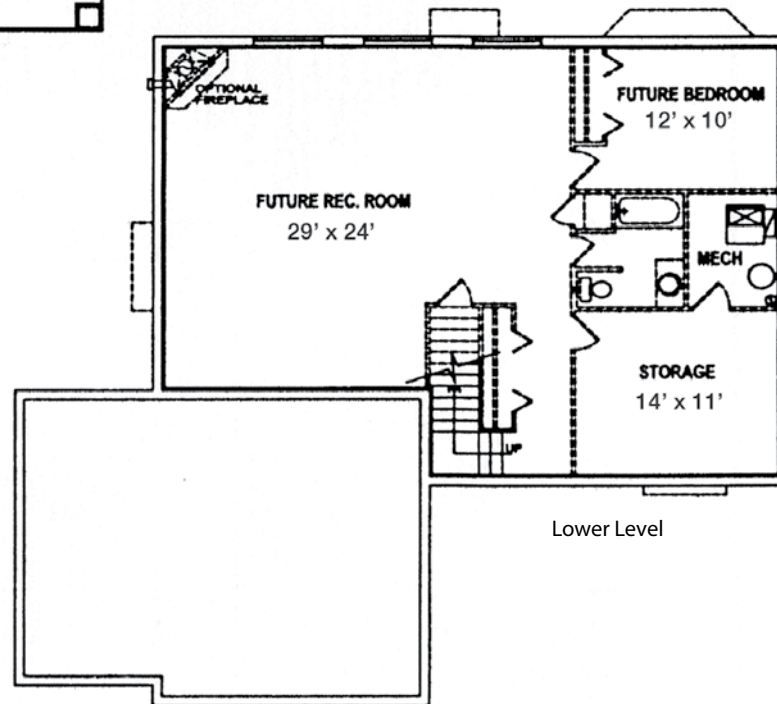

# Goetzmann Custom Homes

**THE ESSEX**

**COLORADO RUSTIC**

4233 Total Square Feet

Finished: 2867

Unfinished: 1376

WWW.GOETZMANNHOMES.COM

# THE ESSEX | COLORADO RUSTIC

Main Level

Upper Level

Lower Level