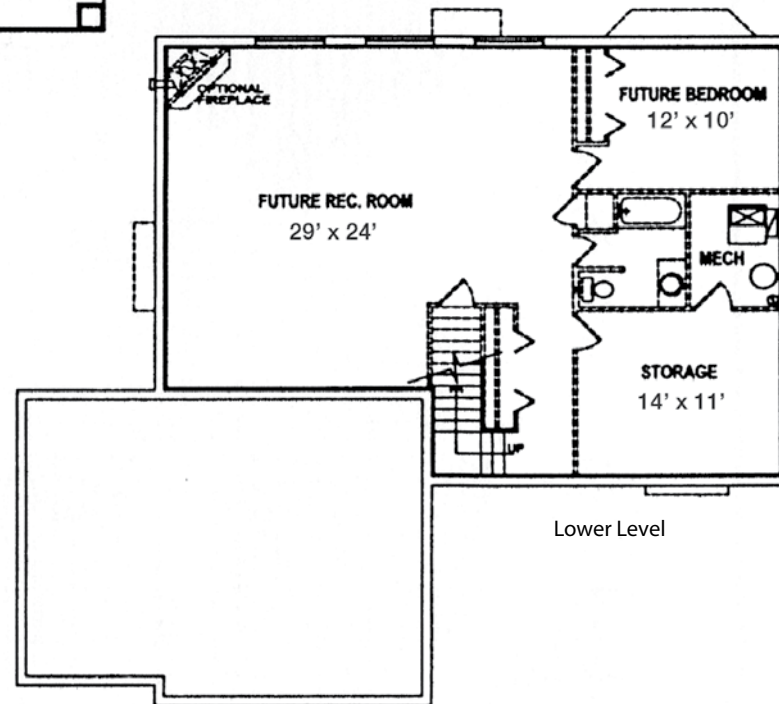

## THE ESSEX | FARMHOUSE

4238 Total Square Feet

Finished: 2862

Unfinished: 1376

WWW.GOETZMANNHOMES.COM

*D. Goetzmann*

# THE ESSEX | FARMHOUSE

Main Level

Upper Level

Lower Level