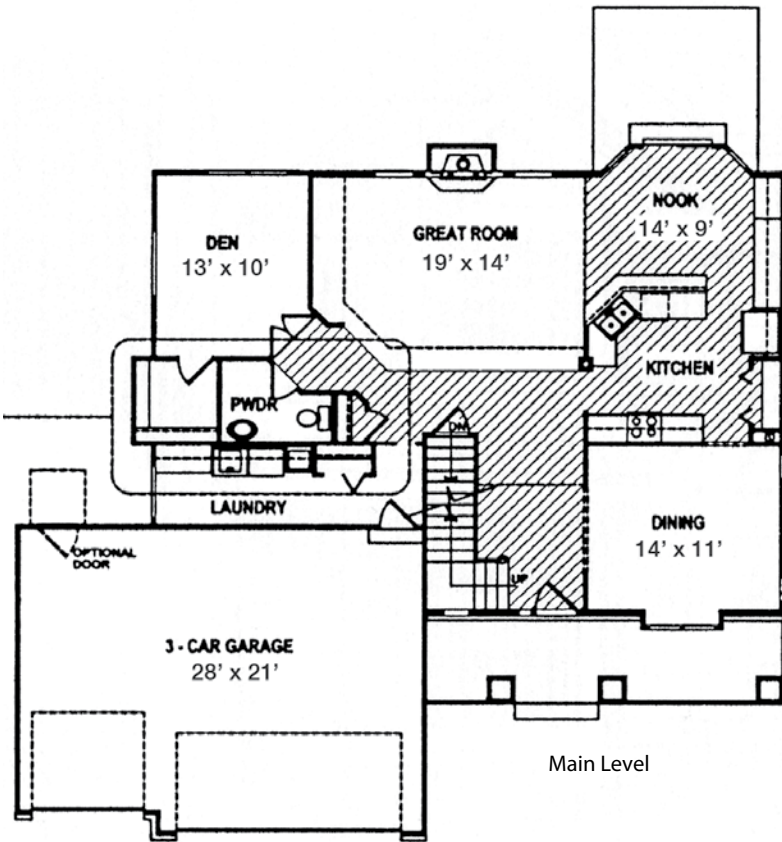

# Goetzmann Custom Homes

**THE ESSEX**

**COLORADO RUSTIC**

4233 Total Square Feet

Finished: 2867

Unfinished: 1376

WWW.GOETZMANNHOMES.COM

# THE ESSEX | COLORADO RUSTIC

Main Level

Upper Level

Lower Level

# THE ESSEX | FARMHOUSE

Main Level

Upper Level

Lower Level