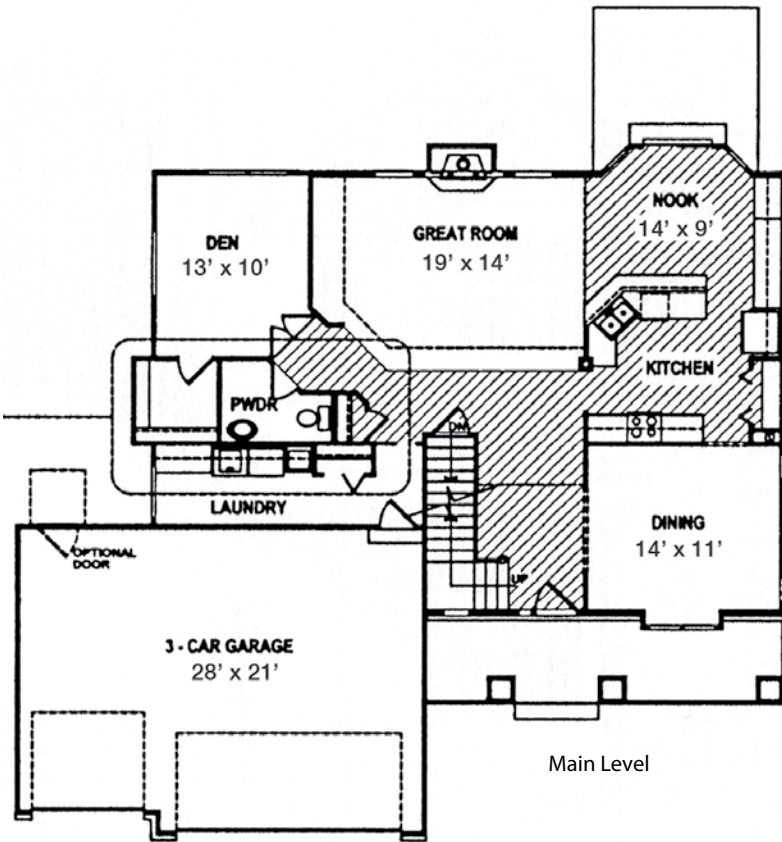

## THE ESSEX | FARMHOUSE

4238 Total Square Feet

Finished: 2862

Unfinished: 1376

WWW.GOETZMANNHOMES.COM

*D. Goetzmann*

# THE ESSEX | FARMHOUSE

Main Level

Upper Level

Lower Level