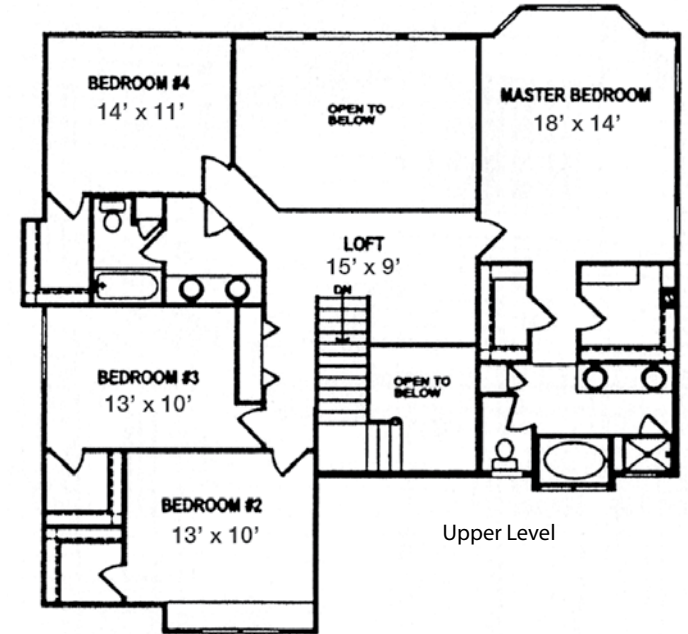

## THE ESSEX | FARMHOUSE

4238 Total Square Feet

Finished: 2862

Unfinished: 1376

WWW.GOETZMANNHOMES.COM

*D. Goetzmann*

# THE ESSEX | FARMHOUSE

Main Level

Upper Level

Lower Level