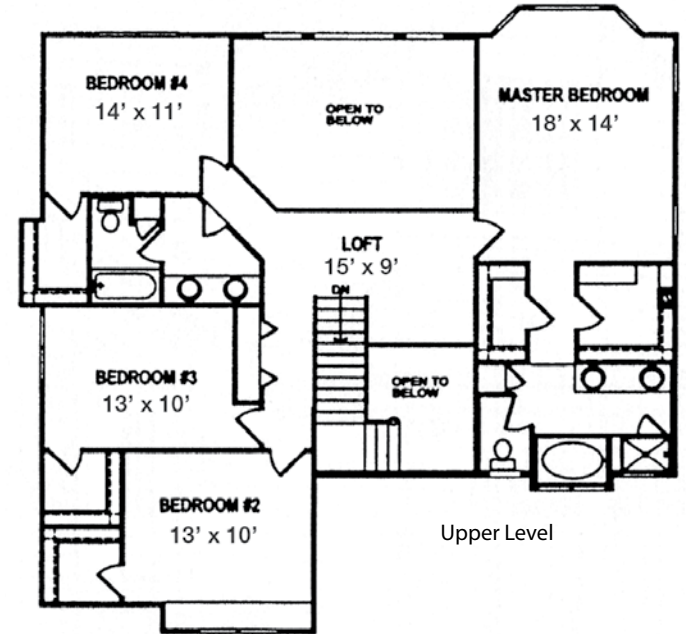

# Goetzmann Custom Homes

**THE ESSEX**

**COLORADO RUSTIC**

4233 Total Square Feet

Finished: 2867

Unfinished: 1376

WWW.GOETZMANNHOMES.COM

# THE ESSEX | COLORADO RUSTIC

Main Level

Upper Level

Lower Level

# THE ESSEX | FARMHOUSE

Main Level

Upper Level

Lower Level