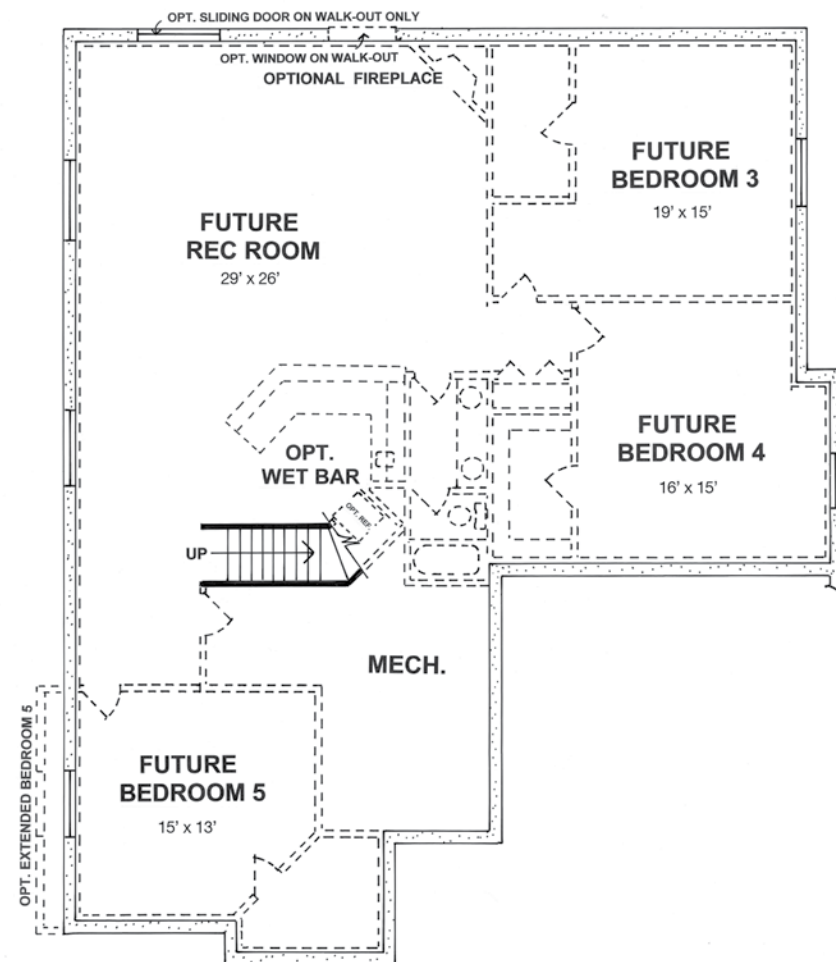

THE FOSTER | CRAFTSMAN

4322 Total Square Feet

Finished: 2277

Unfinished: 2045

Main Level

Lower Level

THE FOSTER | TUSCANY

4307 Total Square Feet

Finished: 2262

Unfinished: 2045

Main Level

Lower Level

THE FOSTER | ENGLISH COTTAGE

4307 Total Square Feet

Finished: 2262

Unfinished: 2045

THE FOSTER | ENGLISH COTTAGE

Main Level

Lower Level