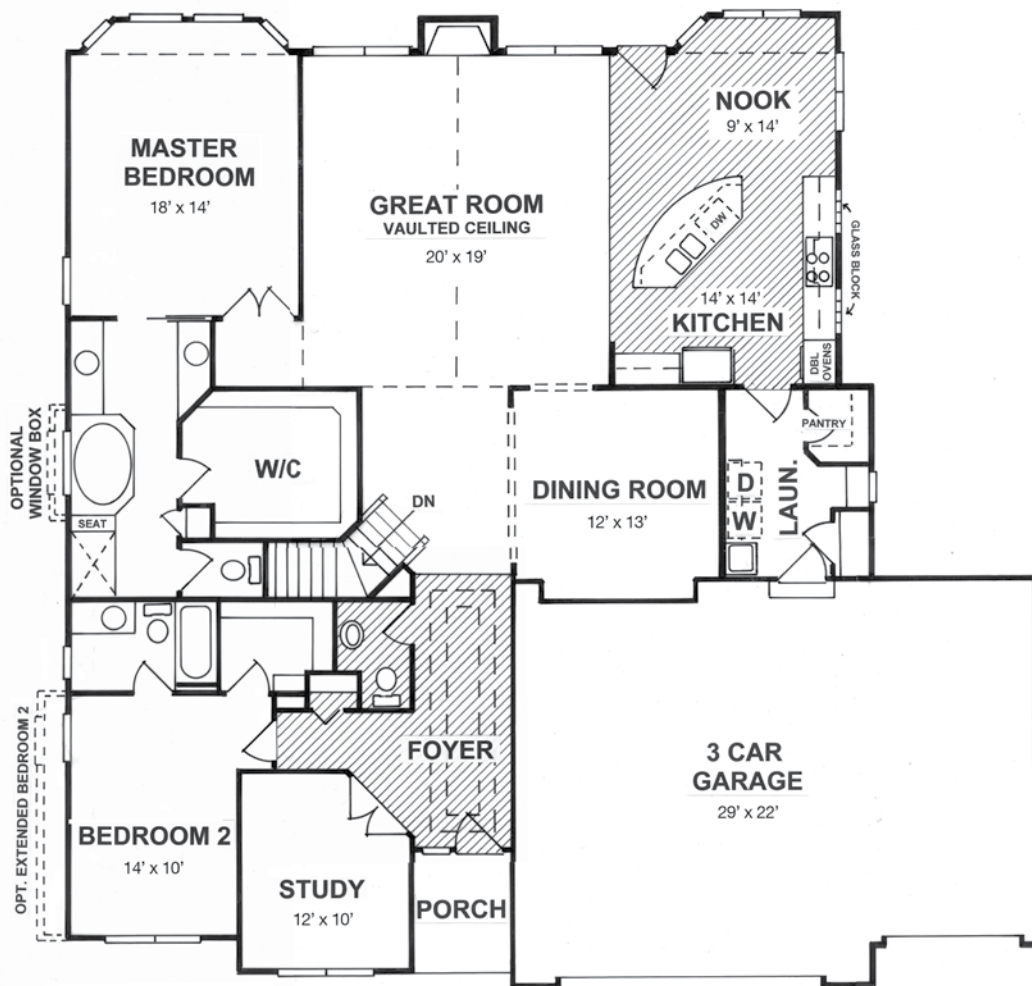

THE FOSTER | CRAFTSMAN

4322 Total Square Feet

Finished: 2277

Unfinished: 2045

Main Level

Lower Level

THE FOSTER | TUSCANY

4307 Total Square Feet

Finished: 2262

Unfinished: 2045

Main Level

Lower Level

THE FOSTER | ENGLISH COTTAGE

4307 Total Square Feet

Finished: 2262

Unfinished: 2045

THE FOSTER | ENGLISH COTTAGE

Main Level

Lower Level