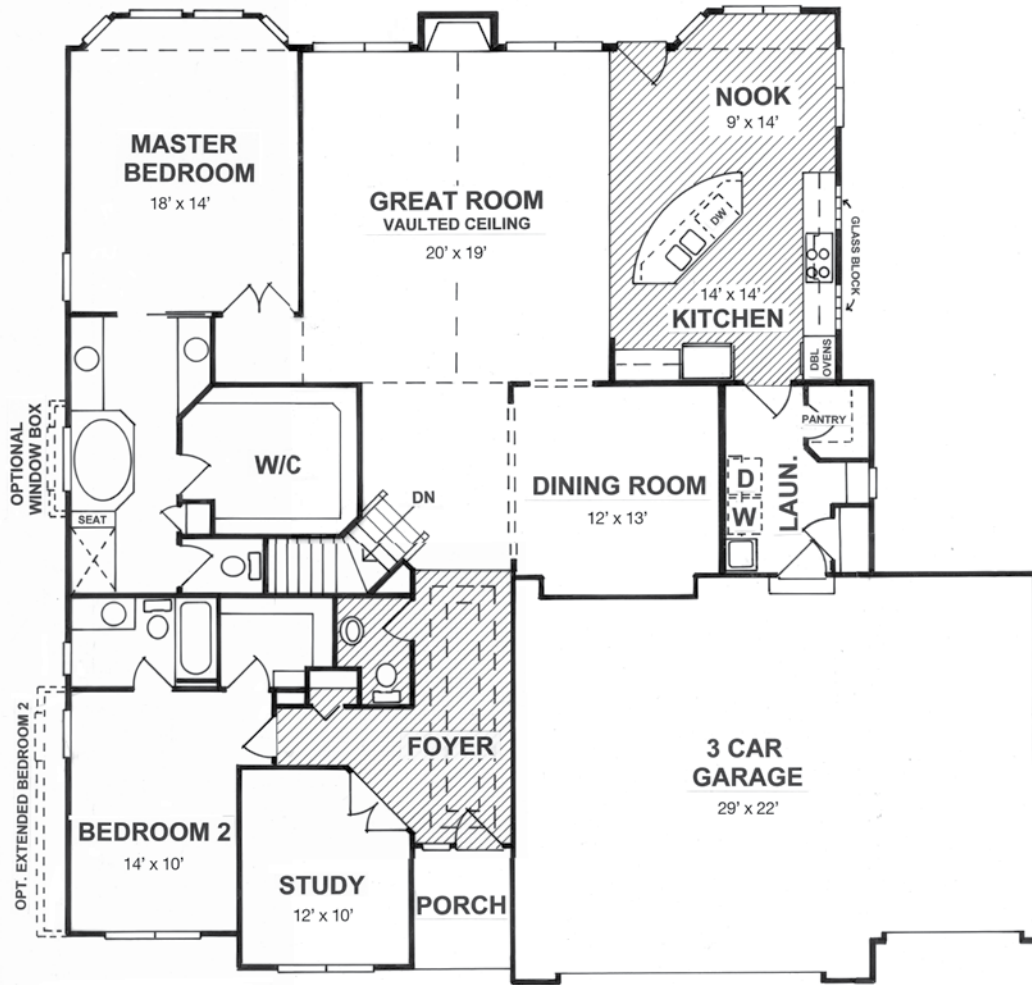

THE FOSTER | CRAFTSMAN

4322 Total Square Feet

Finished: 2277

Unfinished: 2045

Main Level

Lower Level

THE FOSTER | TUSCANY

4307 Total Square Feet

Finished: 2262

Unfinished: 2045

Main Level

Lower Level

THE FOSTER | ENGLISH COTTAGE

4307 Total Square Feet

Finished: 2262

Unfinished: 2045

THE FOSTER | ENGLISH COTTAGE

Main Level

Lower Level