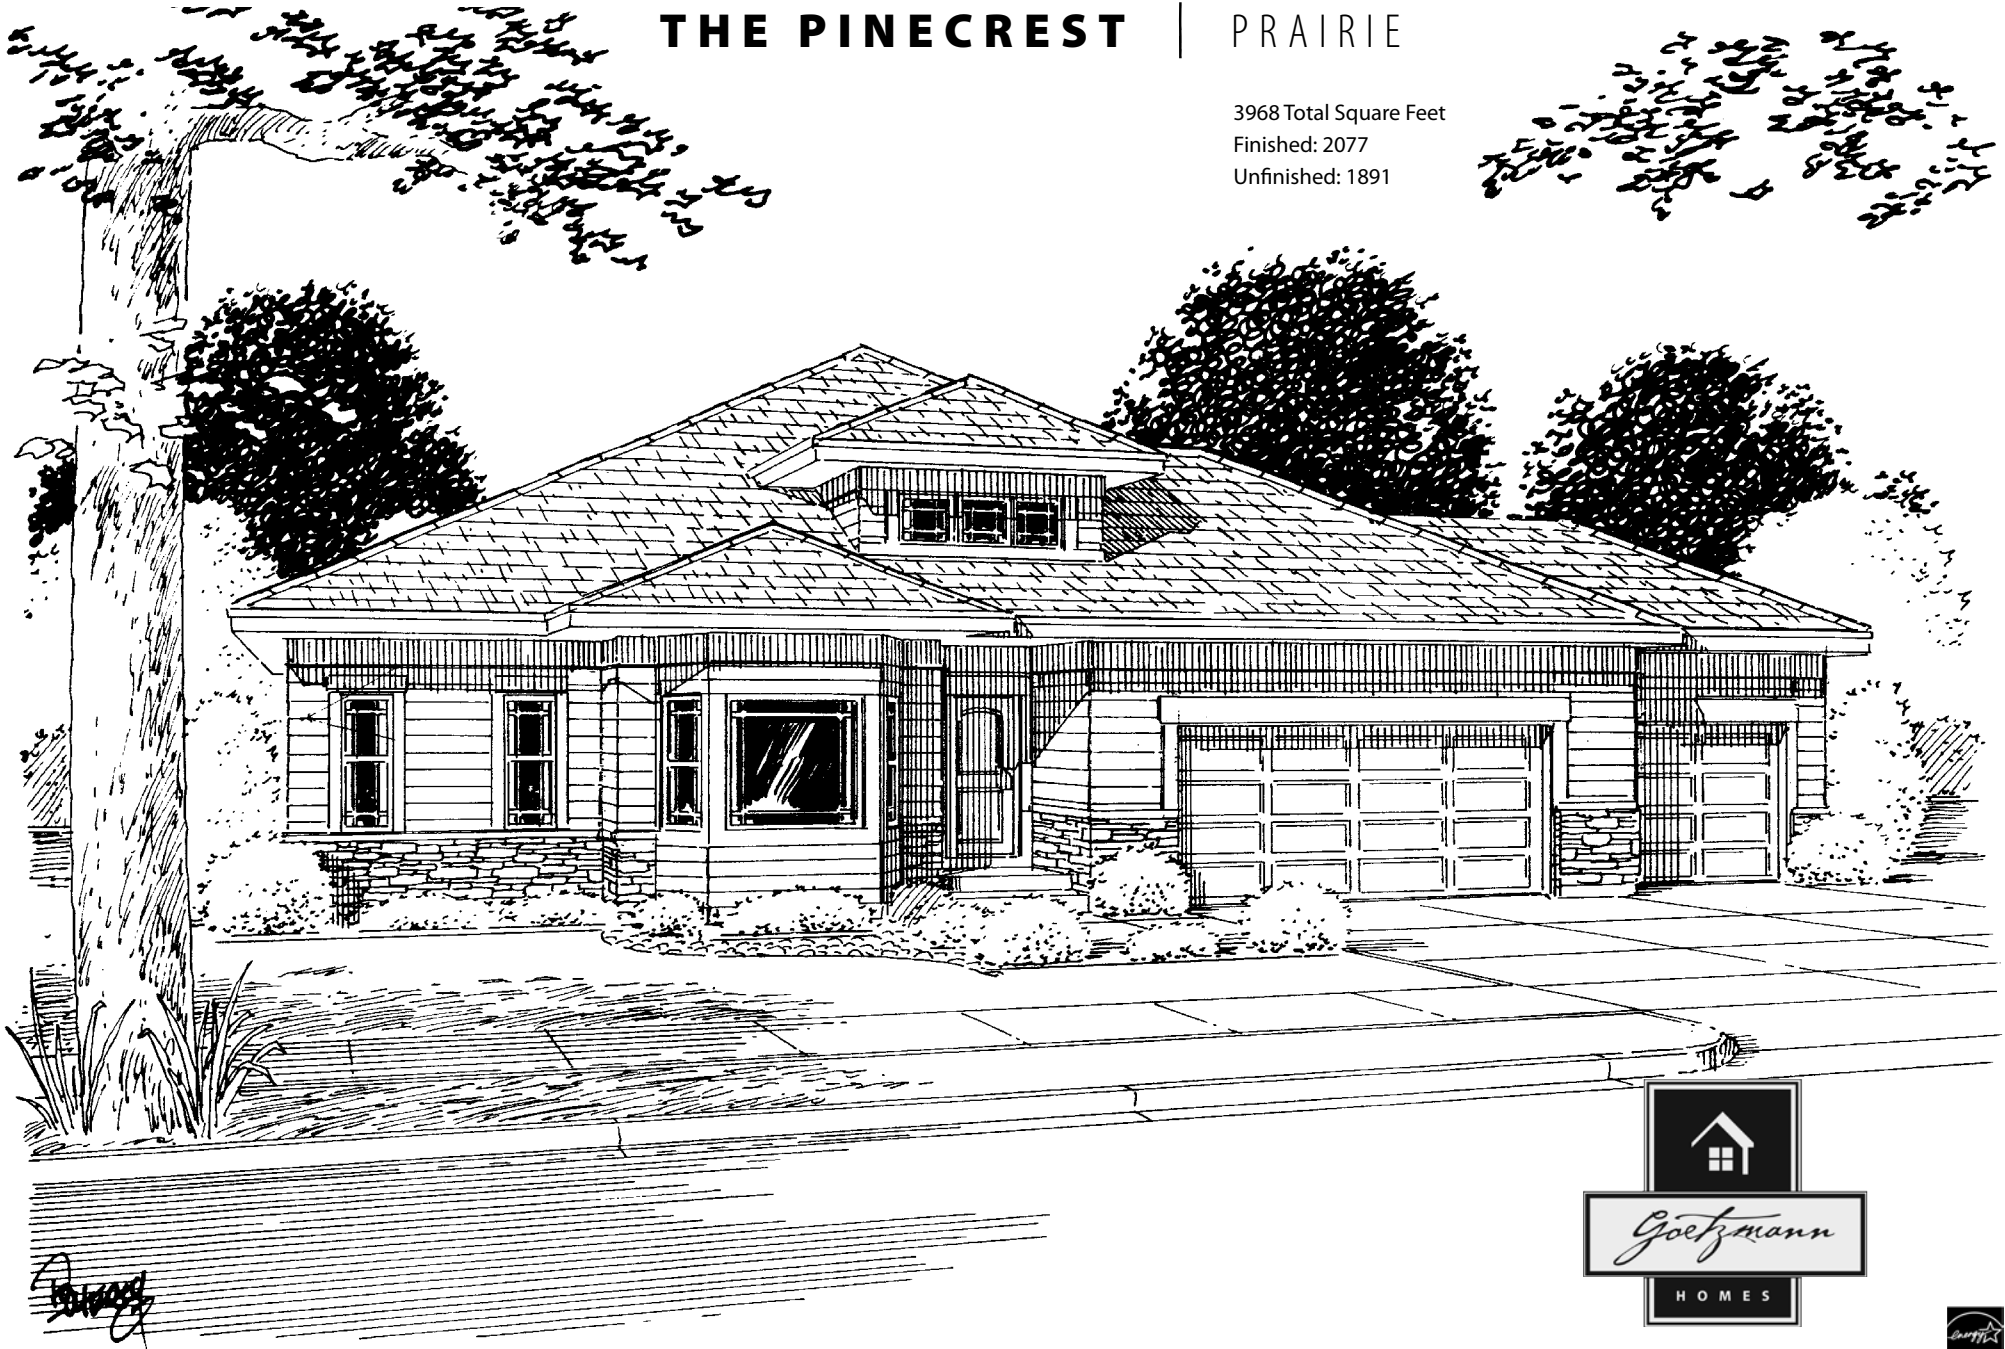

THE PINECREST | COLORADO RUSTIC

3968 Total Square Feet

Finished: 2077

Unfinished: 1891

THE PINECREST | COLORADO RUSTIC

THE PINECREST | CRAFTSMAN

3968 Total Square Feet

Finished: 2077

Unfinished: 1891

THE PINECREST | CRAFTSMAN

Goetzmann Custom Homes

THE PINECREST

PRAIRIE

3968 Total Square Feet

Finished: 2077

Unfinished: 1891