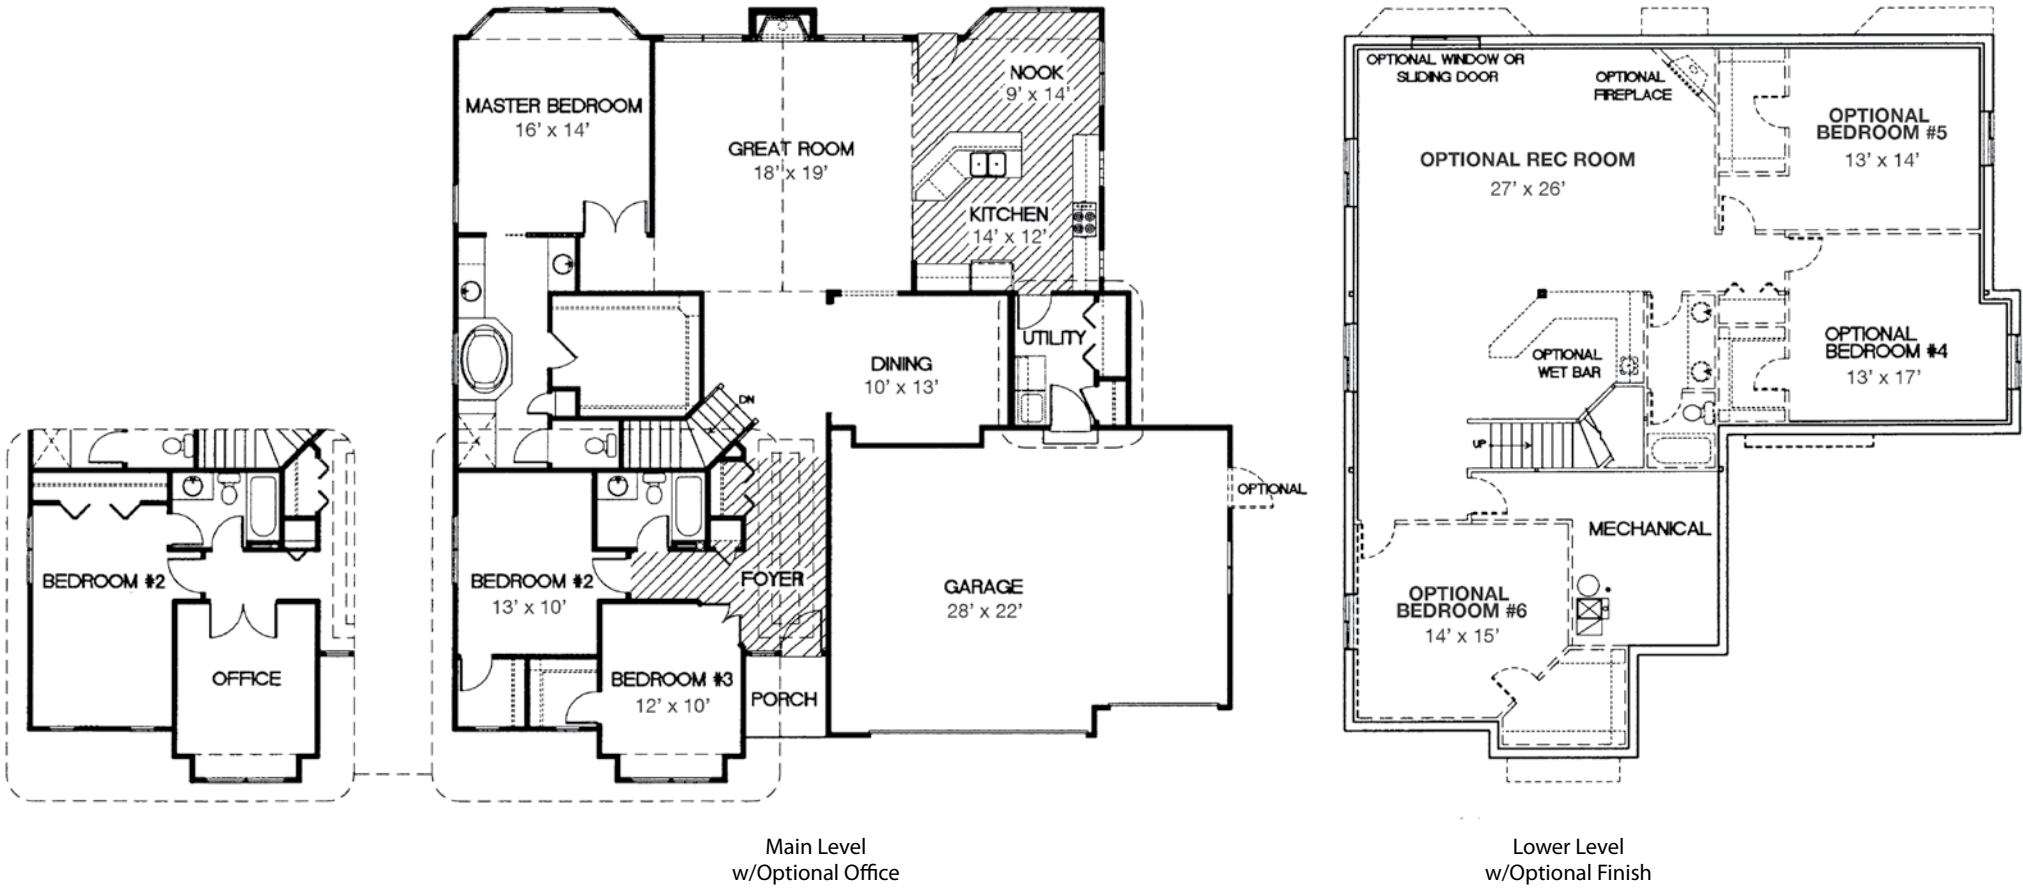

THE PINECREST | COLORADO RUSTIC

3968 Total Square Feet

Finished: 2077

Unfinished: 1891

THE PINECREST | COLORADO RUSTIC

THE PINECREST | CRAFTSMAN

3968 Total Square Feet

Finished: 2077

Unfinished: 1891

THE PINECREST | CRAFTSMAN

Goetzmann Custom Homes

THE PINECREST

PRAIRIE

3968 Total Square Feet

Finished: 2077

Unfinished: 1891