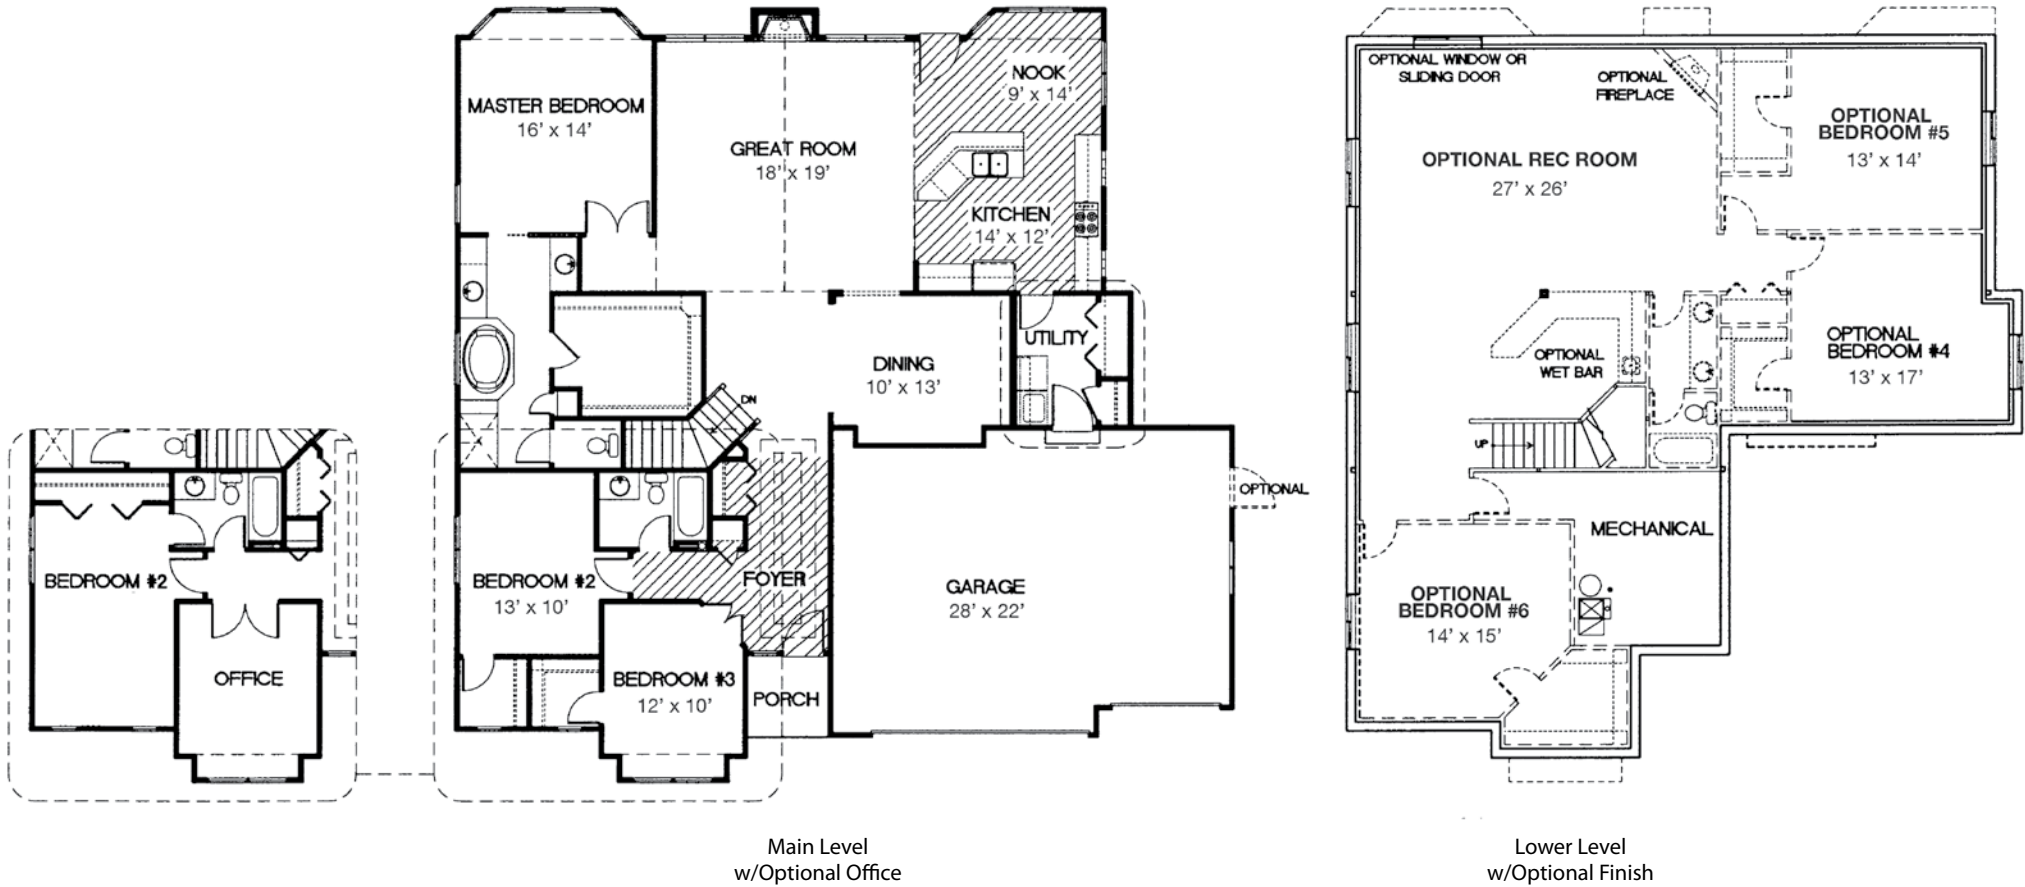

THE PINECREST | COLORADO RUSTIC

3968 Total Square Feet

Finished: 2077

Unfinished: 1891

THE PINECREST | COLORADO RUSTIC

THE PINECREST | CRAFTSMAN

3968 Total Square Feet

Finished: 2077

Unfinished: 1891

THE PINECREST | CRAFTSMAN

Goetzmann Custom Homes

THE PINECREST

PRAIRIE

3968 Total Square Feet

Finished: 2077

Unfinished: 1891