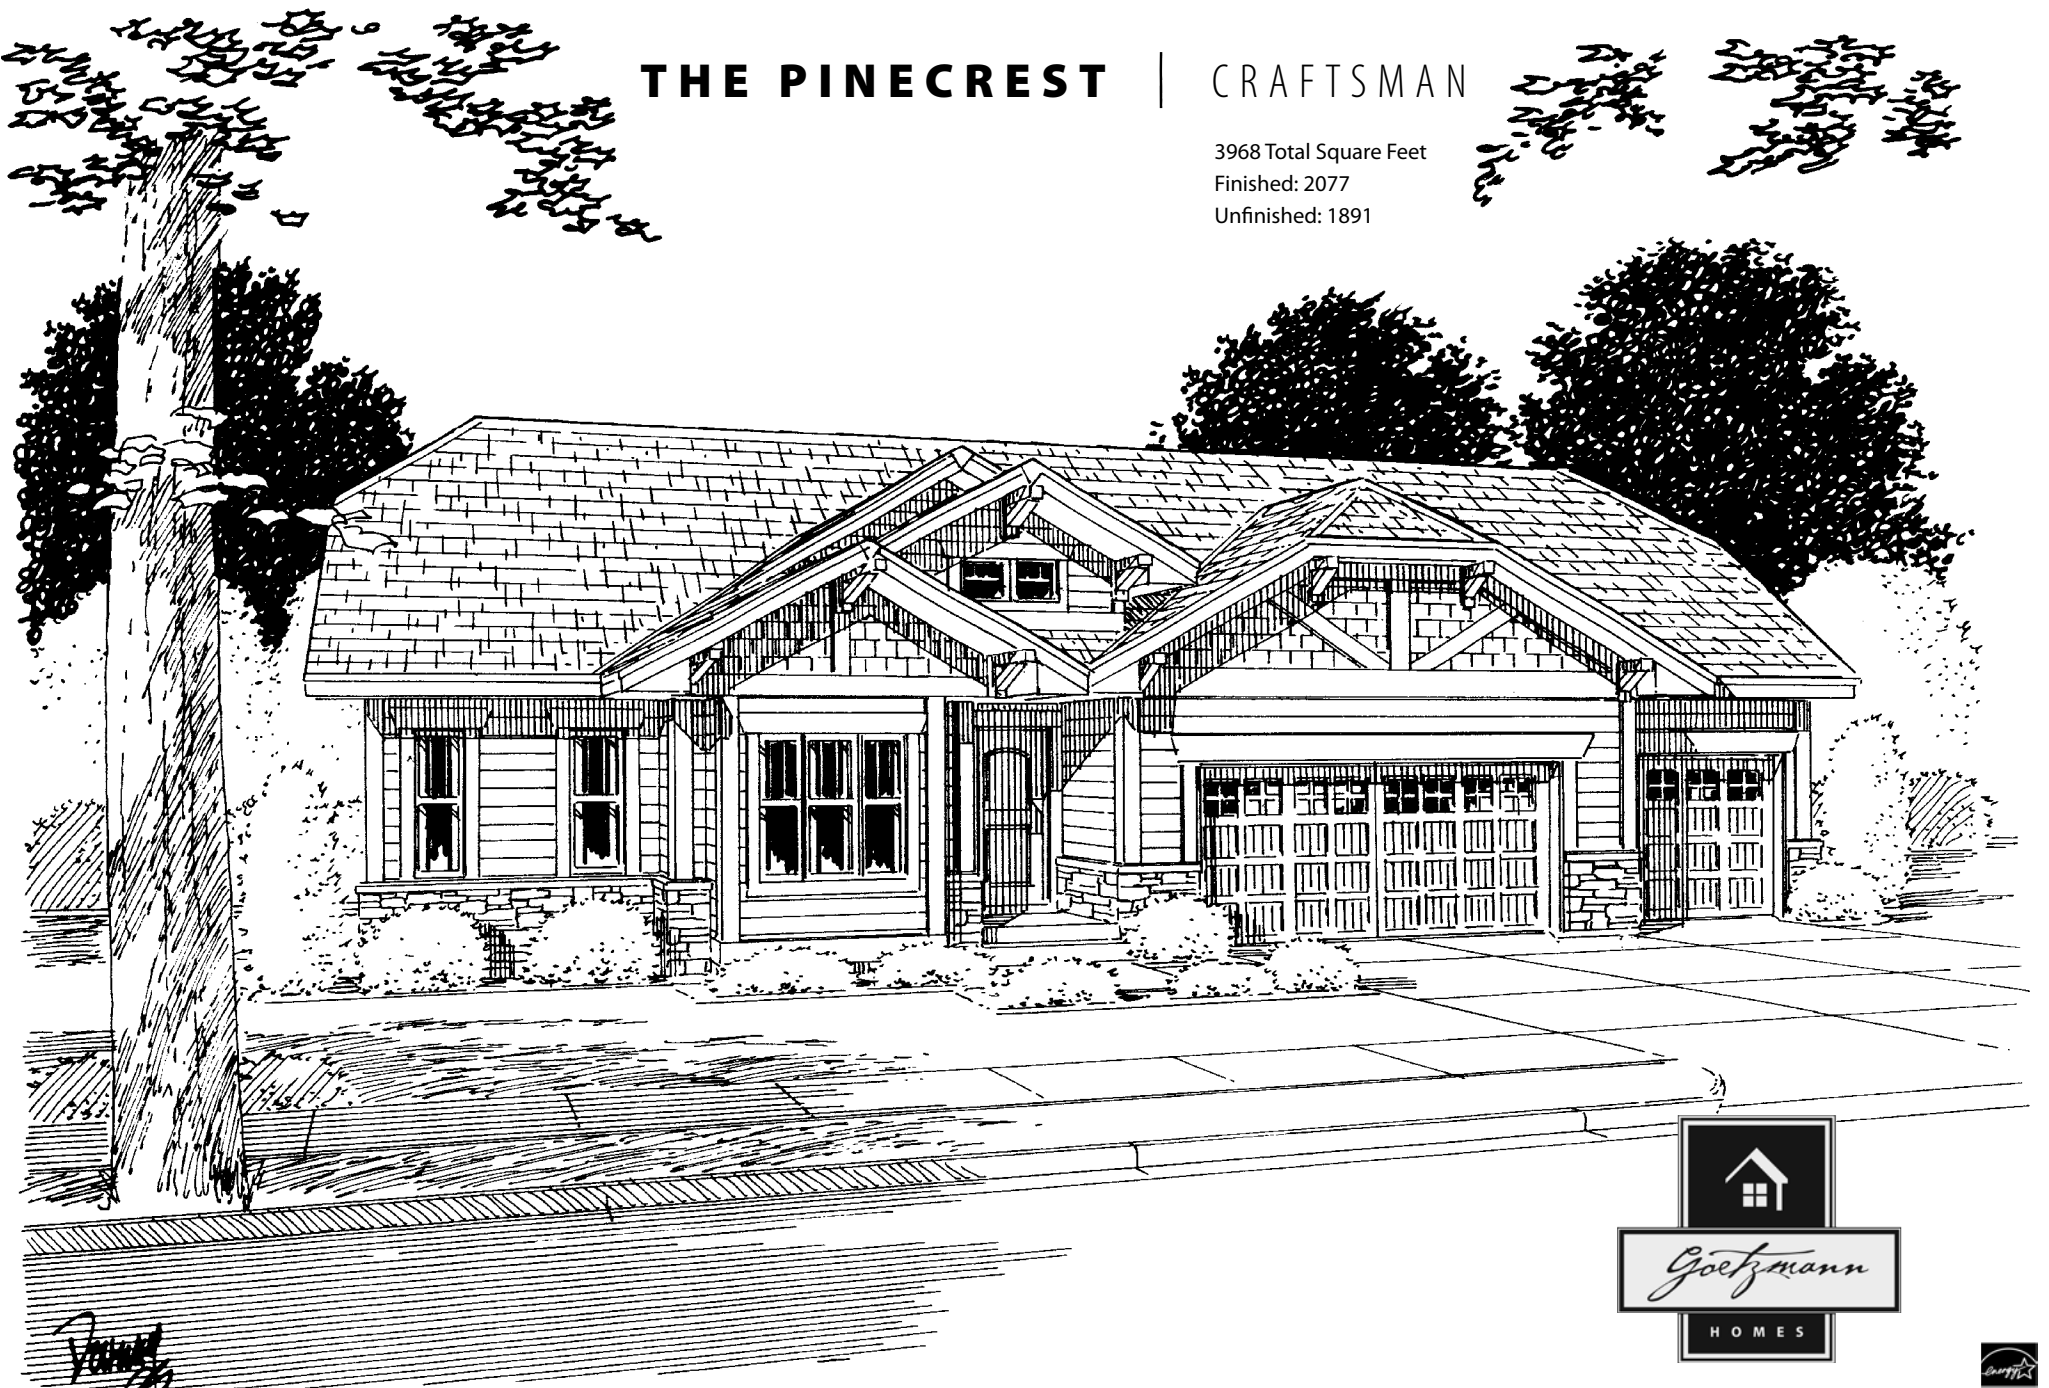

THE PINECREST | COLORADO RUSTIC

3968 Total Square Feet

Finished: 2077

Unfinished: 1891

THE PINECREST | COLORADO RUSTIC

THE PINECREST | CRAFTSMAN

3968 Total Square Feet

Finished: 2077

Unfinished: 1891

THE PINECREST | CRAFTSMAN

Goetzmann Custom Homes

THE PINECREST

PRAIRIE

3968 Total Square Feet

Finished: 2077

Unfinished: 1891