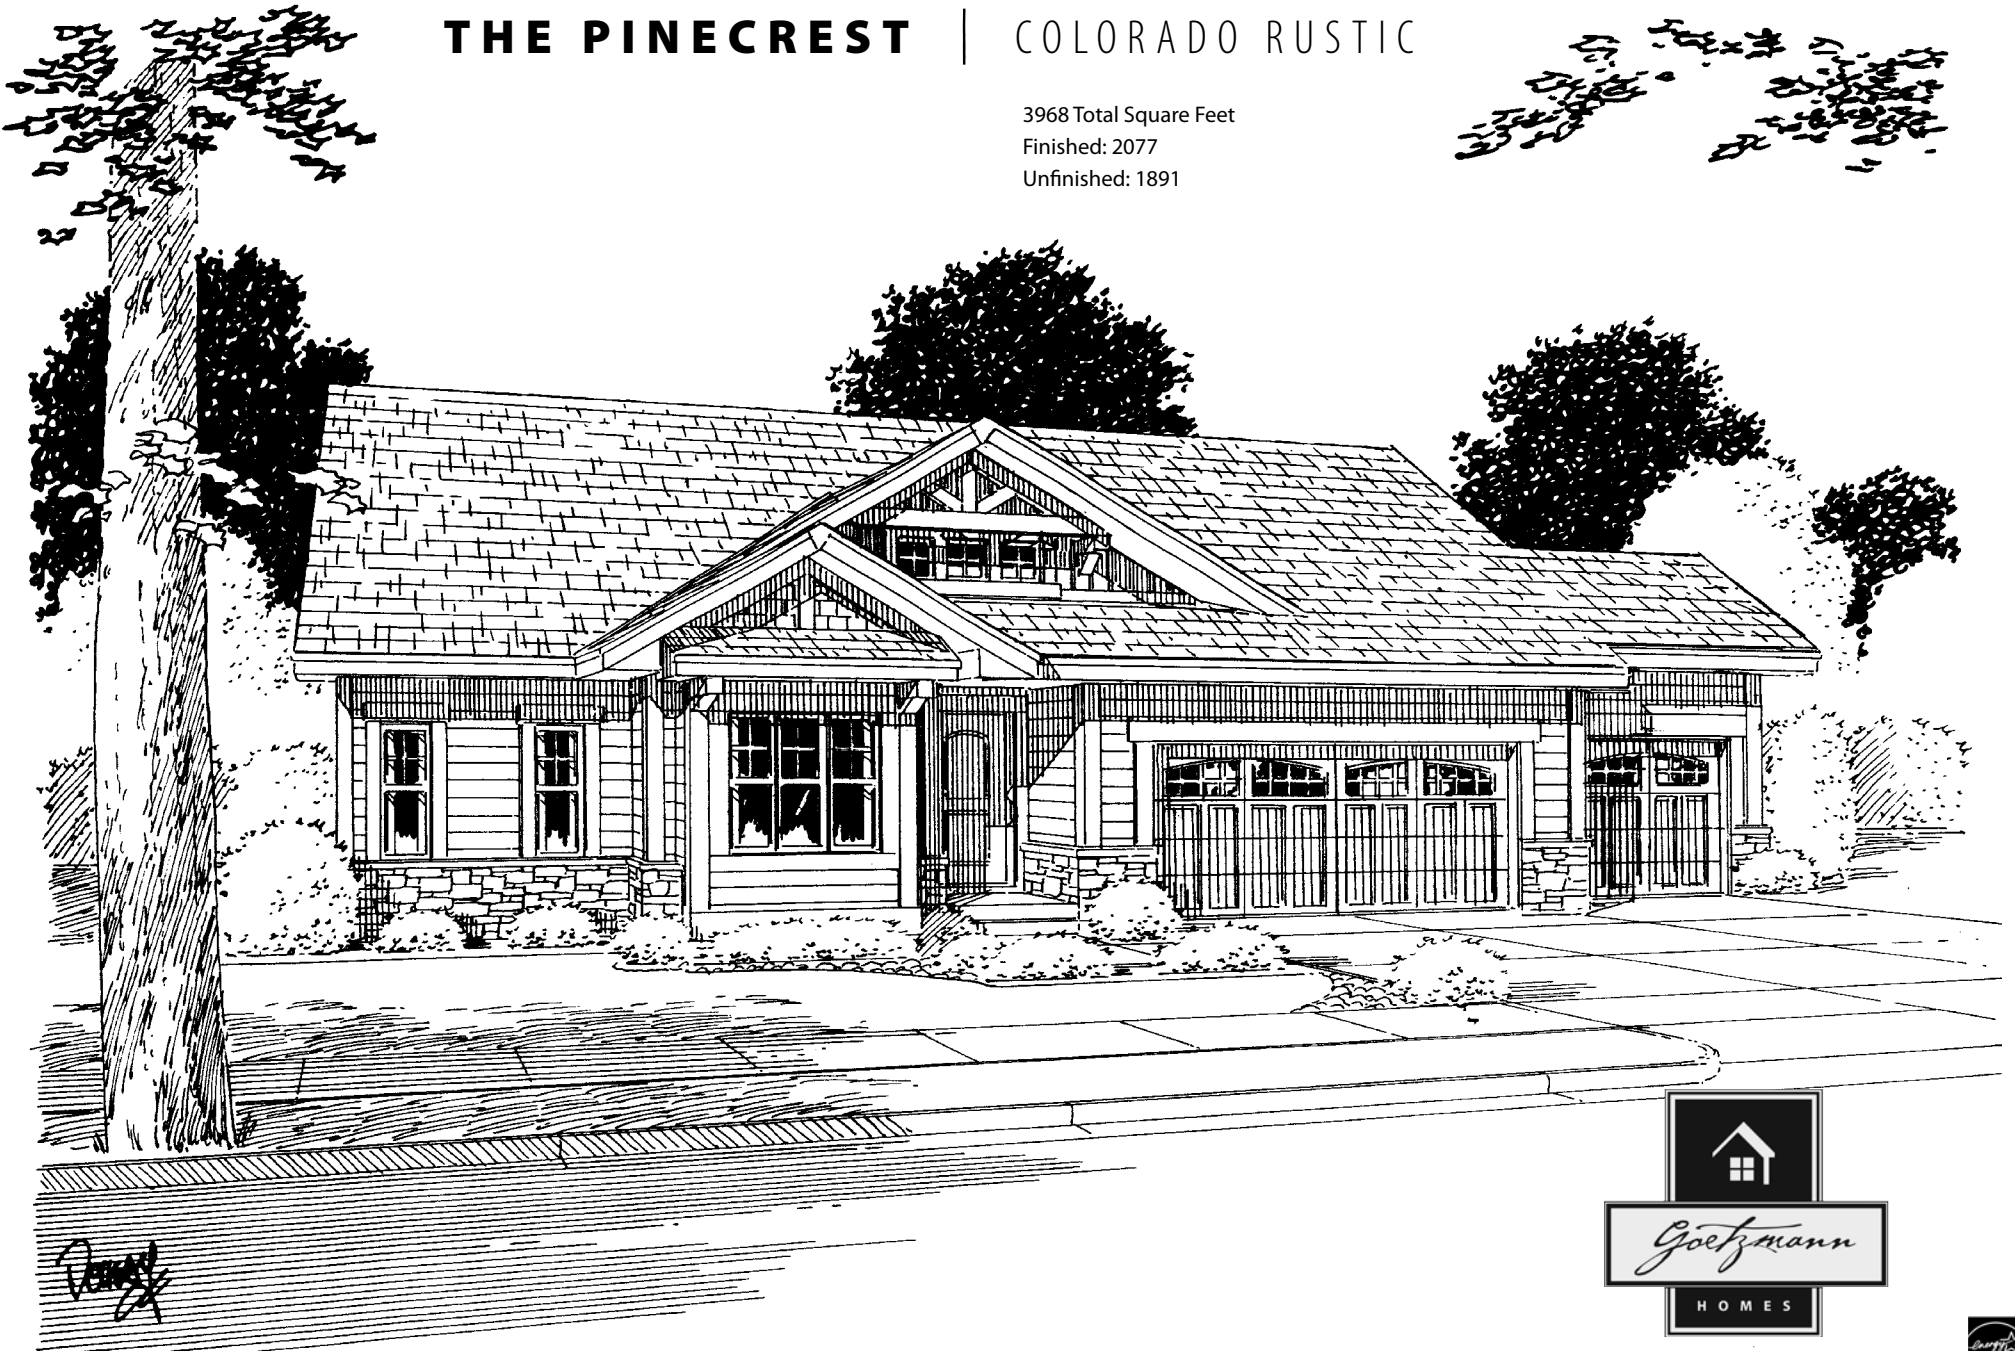

THE PINECREST | COLORADO RUSTIC

3968 Total Square Feet

Finished: 2077

Unfinished: 1891

THE PINECREST | COLORADO RUSTIC

THE PINECREST | CRAFTSMAN

3968 Total Square Feet

Finished: 2077

Unfinished: 1891

THE PINECREST | CRAFTSMAN

Goetzmann Custom Homes

THE PINECREST

PRAIRIE

3968 Total Square Feet

Finished: 2077

Unfinished: 1891

WWW.GOETZMANNHOMES.COM

THE PINECREST | PRAIRIE